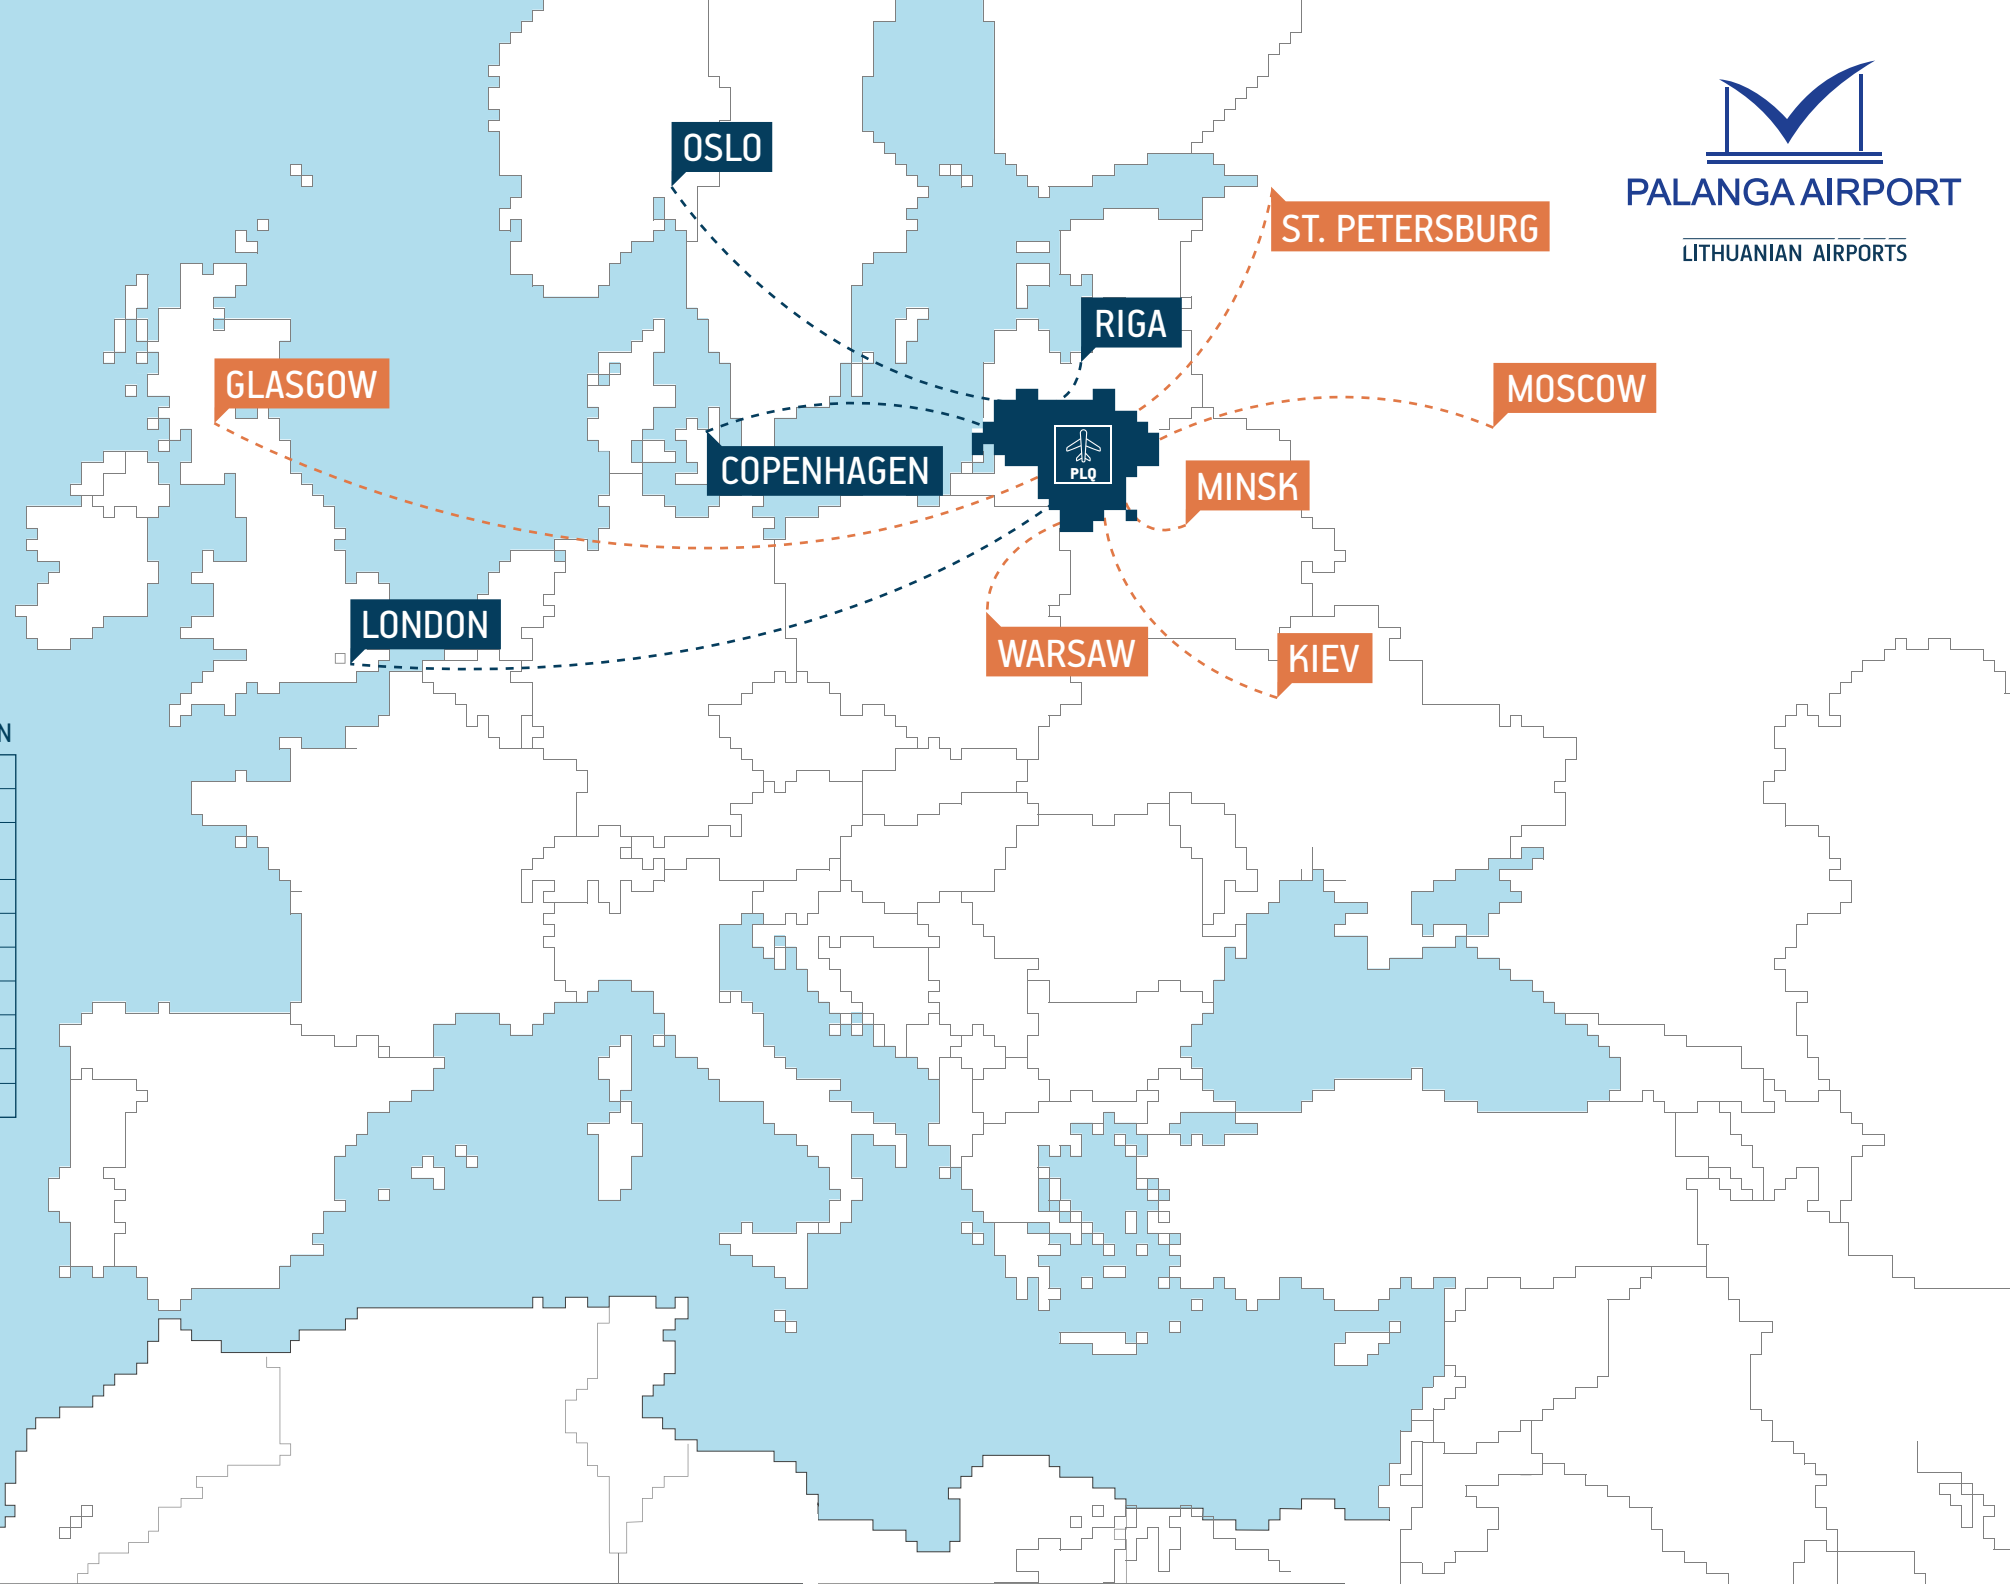

PLQ FLIGHT DESTINATIONS 2017

DESTINATION	AIRLINES	DURATION
COPENHAGEN (Denmark)	SAS	01:35
GLASGOW (United Kingdom)	Ryanair	02:35
KIEV (Ukraine)	Ukraine International Airlines	01:50
LONDON (United Kingdom)	Ryanair, Wizzair	02:30
MINSK (Belarus)	Belavia	01:05
MOSCOW (Russia)	Rusline	01:55
OSLO (Norway)	Norwegian Air Shuttle	01:25
RIGA (Latvia)	airBaltic	00:45
ST. PETERSBURG (Russia)	Rusline	01:20
WARSAW (Poland)	LOT	01:20

- Seasonal routes
- Regular routes